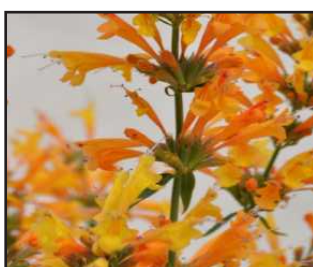

Agastache Sunrise®
'Violet'
Hummingbird Mint

Agastache Sunrise®
'Orange'
Hummingbird Mint

Agastache Sunrise®
'White'
Hummingbird Mint

Agastache Sunrise®
'Yellow'
Hummingbird Mint

PERENNIALS

	Light	Height	Bloom Time	Hardy Zones	Price 32	Price 72	Royalty
Ajuga reptans 'Black Scallop' PP15,815 <i>Bugleweed</i> Glossy, dark purple foliage with deep blue flowers.	☀️☀️	4-6"	5-6	3-9	1.66		0.13
Ajuga reptans 'Burgundy Glow' <i>Bugleweed</i> Blue flowers over white, burgundy and dark green leaves that mature to bronze.	☀️☀️	4-6"	5-6	3-9	1.55		
Ajuga reptans 'Chocolate Chip' <i>Bugleweed</i> Spreading, chocolate-purple leaves with lavender blue bloom.	☀️☀️	4-6"	5-6	3-9	1.55		
Alcea 'Crème de Cassis' — <i>Hollyhock</i> Large, double cream flowers. Raspberry red eye zone/yellow throat; biennial.	☀️	60-72"	6-7	3-7	1.58		
Alcea rosea 'Indian Spring' <i>Hollyhock</i> A wonderful mix of bloom colors from white to pink to wine red, biennial.	☀️	60-96"	6-7	3-7	1.32		
Alchemilla mollis 'Thriller' — <i>Lady s Mantle</i> Pale green, velvety, scalloped foliage. Chartreuse flowers.	☀️	12-18"	5-6	4-7	1.22	0.84	
Allium lusitanicum 'Summer Beauty' — <i>Ornamental Onion</i> Large, clear pink drumsticks above mounds of thin foliage.	☀️	22-24"	4-5	4-9	1.81		
Allium 'Millenium' — <i>Ornamental Onion</i> Very compact and upright. Two-inch violet, globe-shaped blooms.	☀️	12-16"	6-7	5-8	1.81		
Allium schoenoprasum 'Forescate' <i>Pink Chives</i> Long blooming pink flowers above blue-green, grass-like foliage.	☀️	14-18"	5-6	3-9	1.81		
Alyssum wulfenianum 'Golden Spring' PP25,710 <i>Alyssum</i> Bright yellow blooms form a colorful carpet in early spring. Deer resistant.	☀️	6-8"	4-5	4-9	1.55		0.05
Amsonia 'Blue Ice' <i>Blue Star</i> Dwarf version with dark, lavender blue spring flowers. Elongated foliage.	☀️☀️	14-16"	5	4-9	1.86		
Amsonia ciliata 'Halfway to Arkansas' — <i>Blue Star, Blue Milkweed</i> Needle-like foliage of deep green with pale blue flowers.	☀️☀️	34-36"	5	3-9	1.86		
Amsonia hubrichtii — <i>Blue Star</i> Fine-textured, green foliage turns brilliant yellow in fall. Light blue, star-shaped flowers.	☀️☀️	34-36"	4-5	3-9	1.86		
Anemone 'Elfin Swan' PP30,496 — <i>Japanese Windflower</i> Pure white flowers with blue undertones bloom all season long on this dwarf variety	☀️☀️	12-14"	6-10	4-9	2.99		0.25
Anemone 'Honorine Jobert' — <i>Japanese Windflower</i> Large, single white flowers with yellow centers. Prized for its graceful appearance.	☀️☀️	24-30"	8-10	3-8	2.93		
Anemone 'Pamina' — <i>Japanese Windflower</i> Semi-double, lavender-rose flowers with yellow centers.	☀️☀️	30-34"	8-10	3-8	2.93		
Anemone hupehensis 'September Charm' — <i>Japanese Windflower</i> Slower-growing, with single rose pink flowers and golden stamens.	☀️☀️	24-36"	8-10	3-8	2.93		
Anemone sylvestris — <i>Snowdrop Anemone</i> Nodding white flowers with yellow centers. Spring blooms followed by white fruit.	☀️☀️	10-18"	5-6	4-8	1.69		
Anemone tomentosa 'Robustissima' — <i>Windflower</i> Earlier flowering, china pink flowers with yellow centers.	☀️☀️	30-34"	8-9	3-8	2.93		
Aquilegia alpina — <i>Alpine Columbine</i> Large, nodding blue flowers on short, compact plants.	☀️☀️	12-18"	5-6	3-8	1.30		